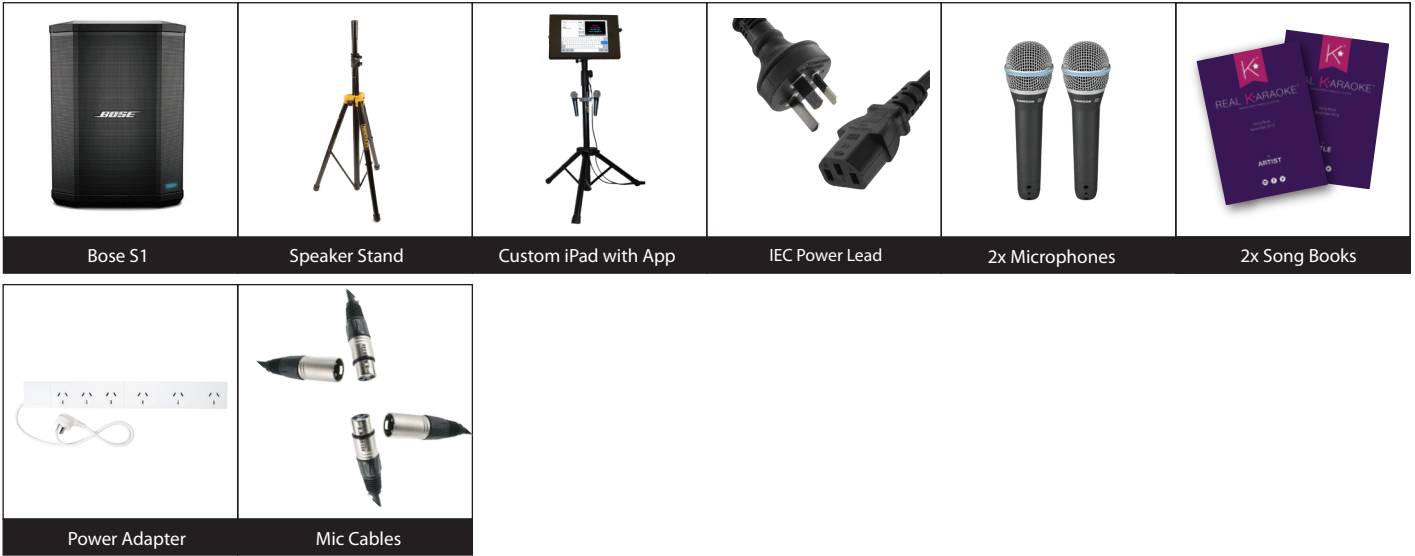

CONTENTS

SETUP INSTRUCTIONS

NOTES:

Make sure the airplay button on the iPad remains **GREEN**.
If it is purple, tap it and select **BOSE S1**