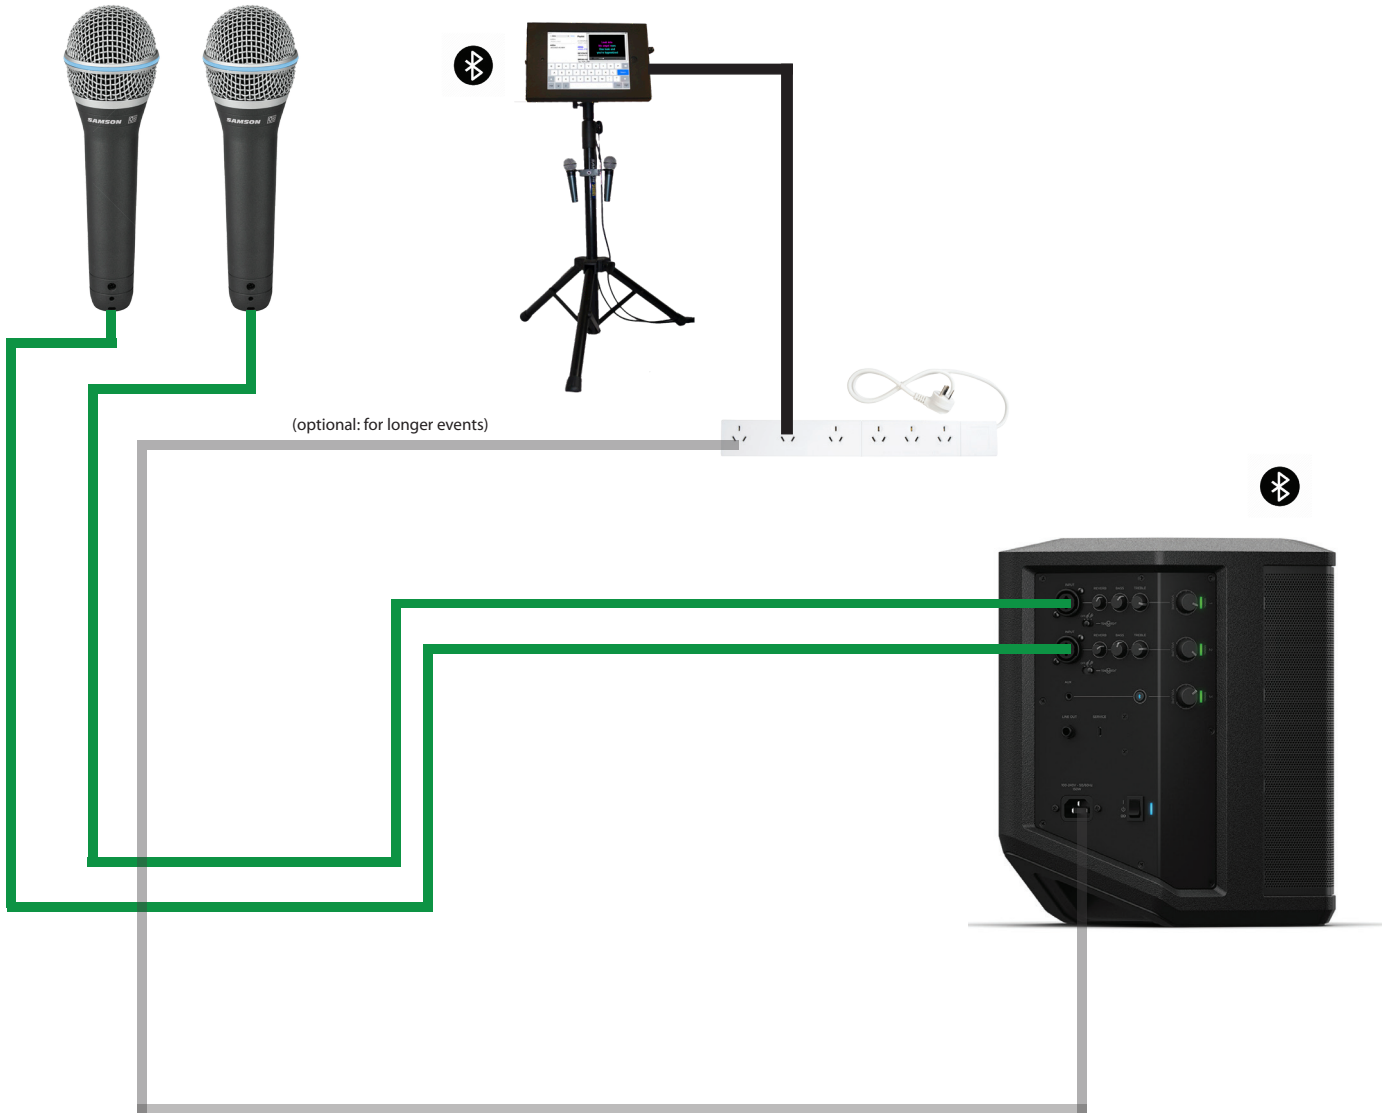

## NOTES:

Make sure the airplay button on the iPad remains **GREEN**.  
If it is purple, tap it and select **BOSE S1**